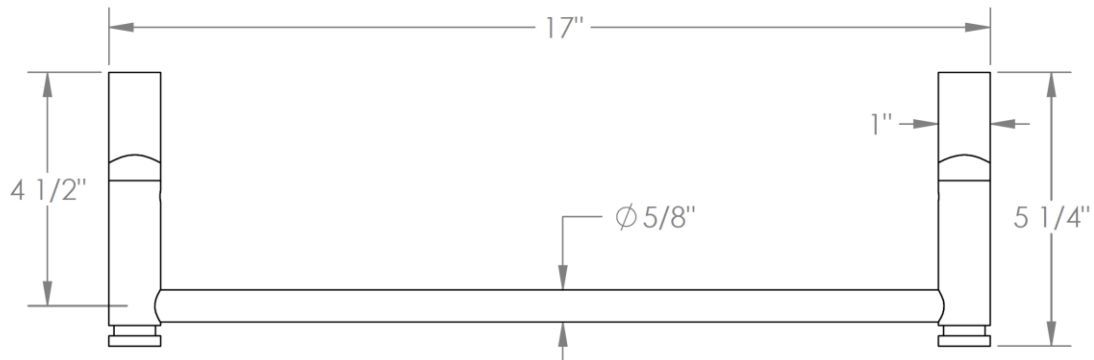

**CON-LIL-0.1**

16" Towel Bar for Console Legs  
Lily Collection

**WATERMARK DESIGNS 2/4/2019**