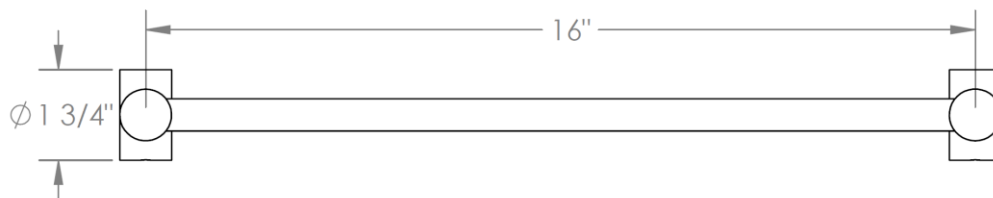

**CON-LIL-0.1**

16" Towel Bar for Console Legs  
Lily Collection

**WATERMARK DESIGNS 2/4/2019**